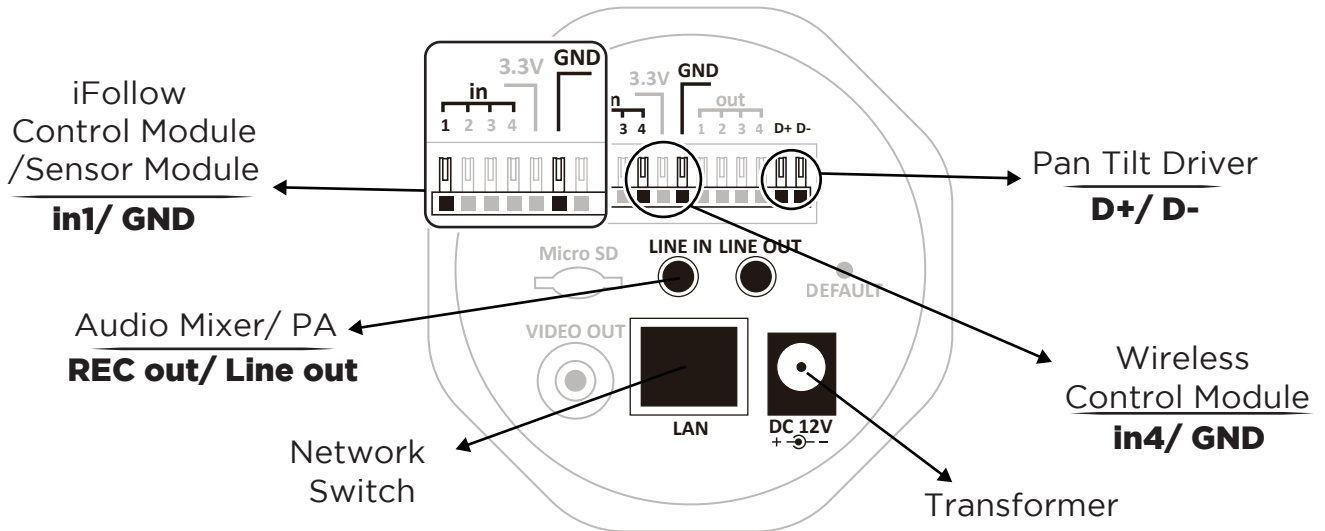

## ■ Back Panel

### Back Panel Descriptions

<b>DC12V</b>	DC12V power input.
<b>LAN</b>	RJ-45 Fast Ethernet port.
<b>LINE IN</b>	Connect to an audio input source.