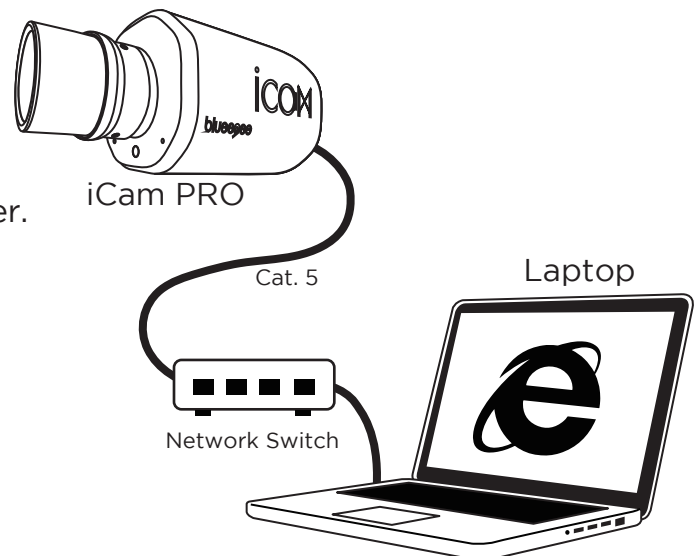

We recommend using Microsoft Internet Explorer 10 or higher.