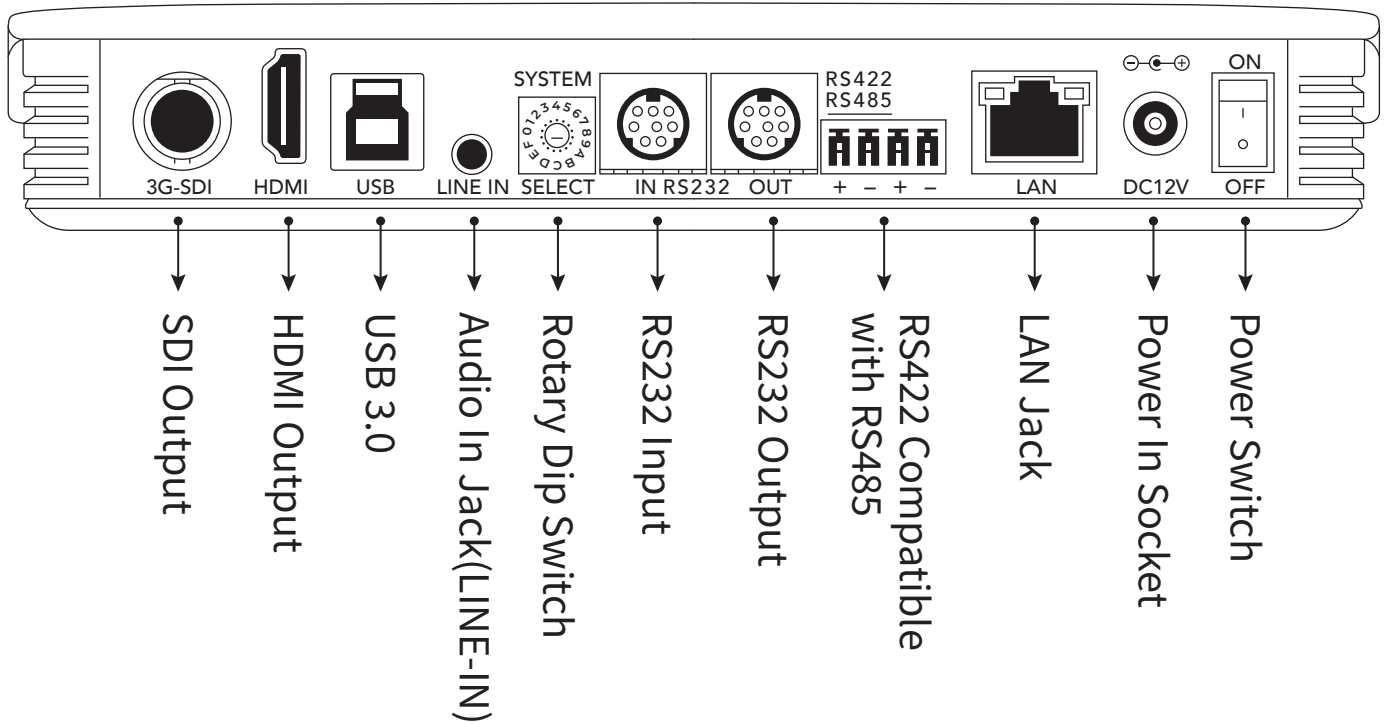

iCam® 4K PTZ Installation Guide

▪ Back Panel

▪ Live Video

Follow these steps to watch live video on the notebook:

1. Open Microsoft Edge browser.
2. Enter the camera IP address.
3. Enter username and password.
4. Choose “Live View” to watch the video.