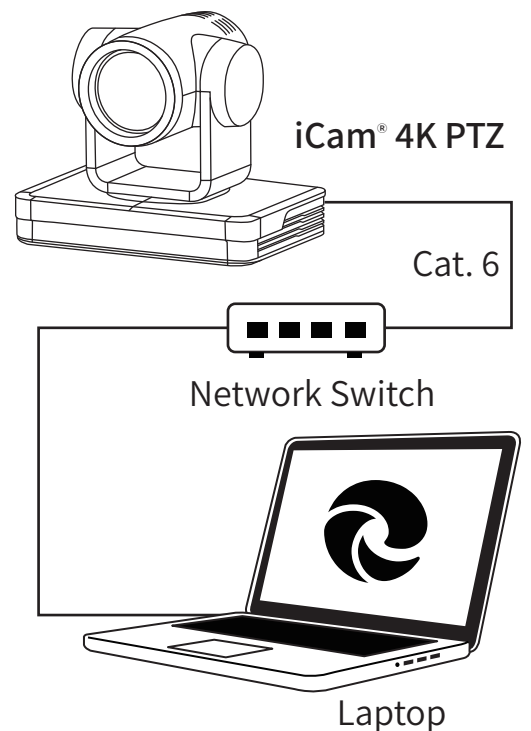

iCam® 4K PTZ Installation Guide

▪ Back Panel

▪ Live Video

Follow these steps to watch live video on the notebook:

1. Open Microsoft Edge browser.
2. Enter the camera IP address.
3. Enter username and password.
4. Choose “Live View” to watch the video.